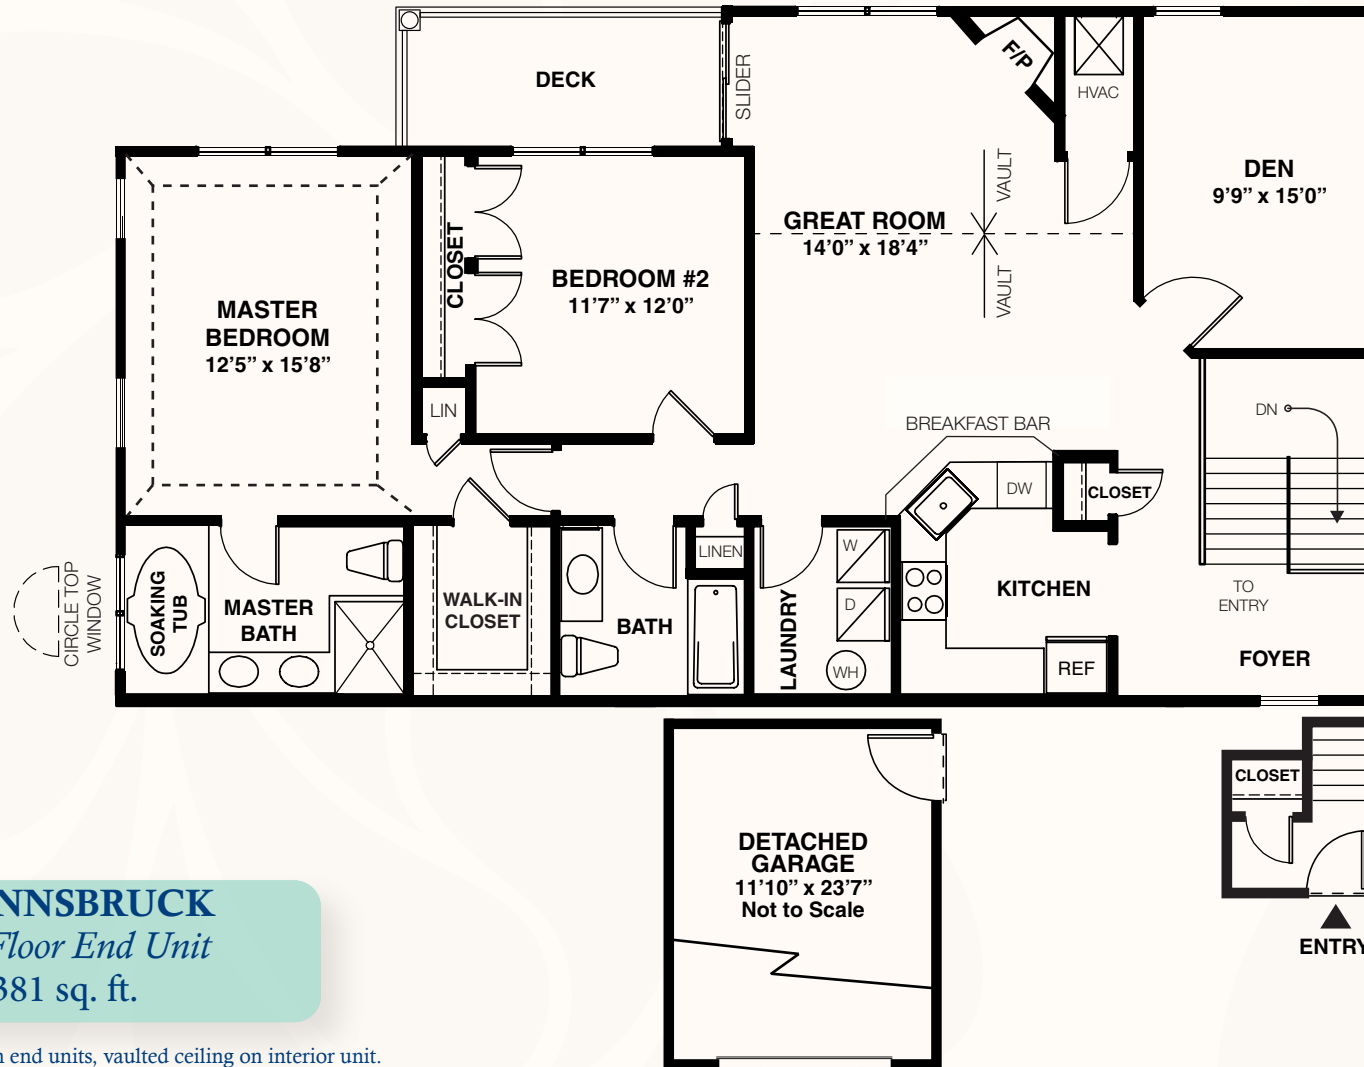

floorplans

THE INNSBRUCK Third Floor End Unit 1,381 sq. ft.

†Tray ceiling available in end units, vaulted ceiling on interior unit.
◇Please consult our leasing agent regarding the Enhanced version (1570 sq. ft.) of this floorplan.