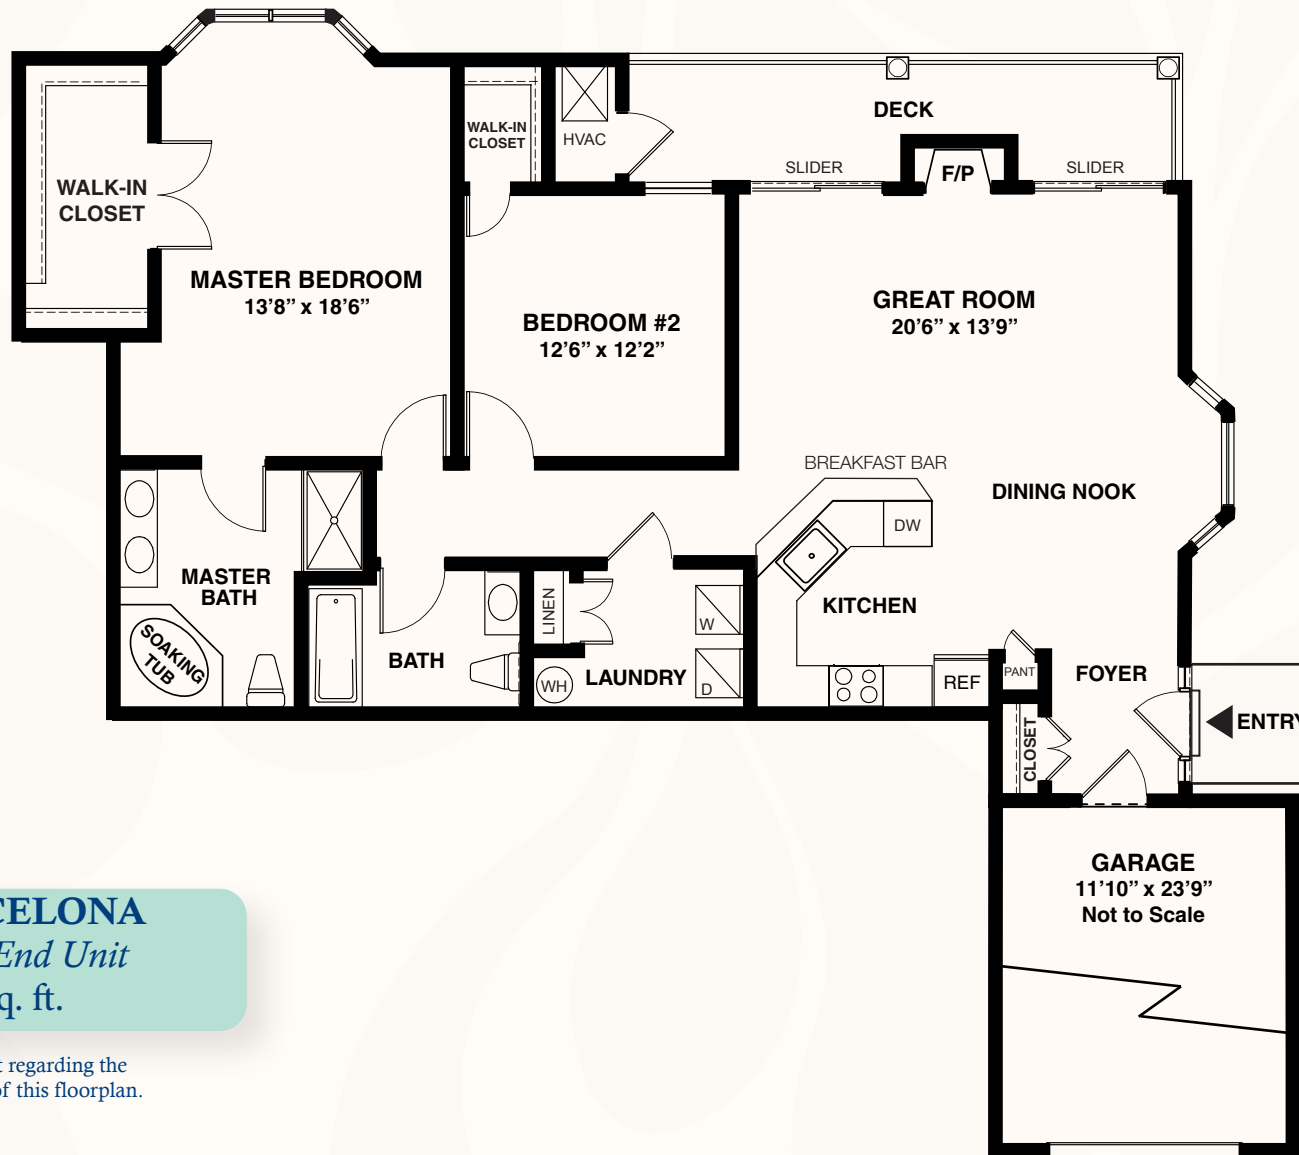

# *floorplans*

## **THE BARCELONA** *First Floor End Unit* 1,404 sq. ft.

◇Please consult our leasing agent regarding the Enhanced version (1560 sq. ft.) of this floorplan.