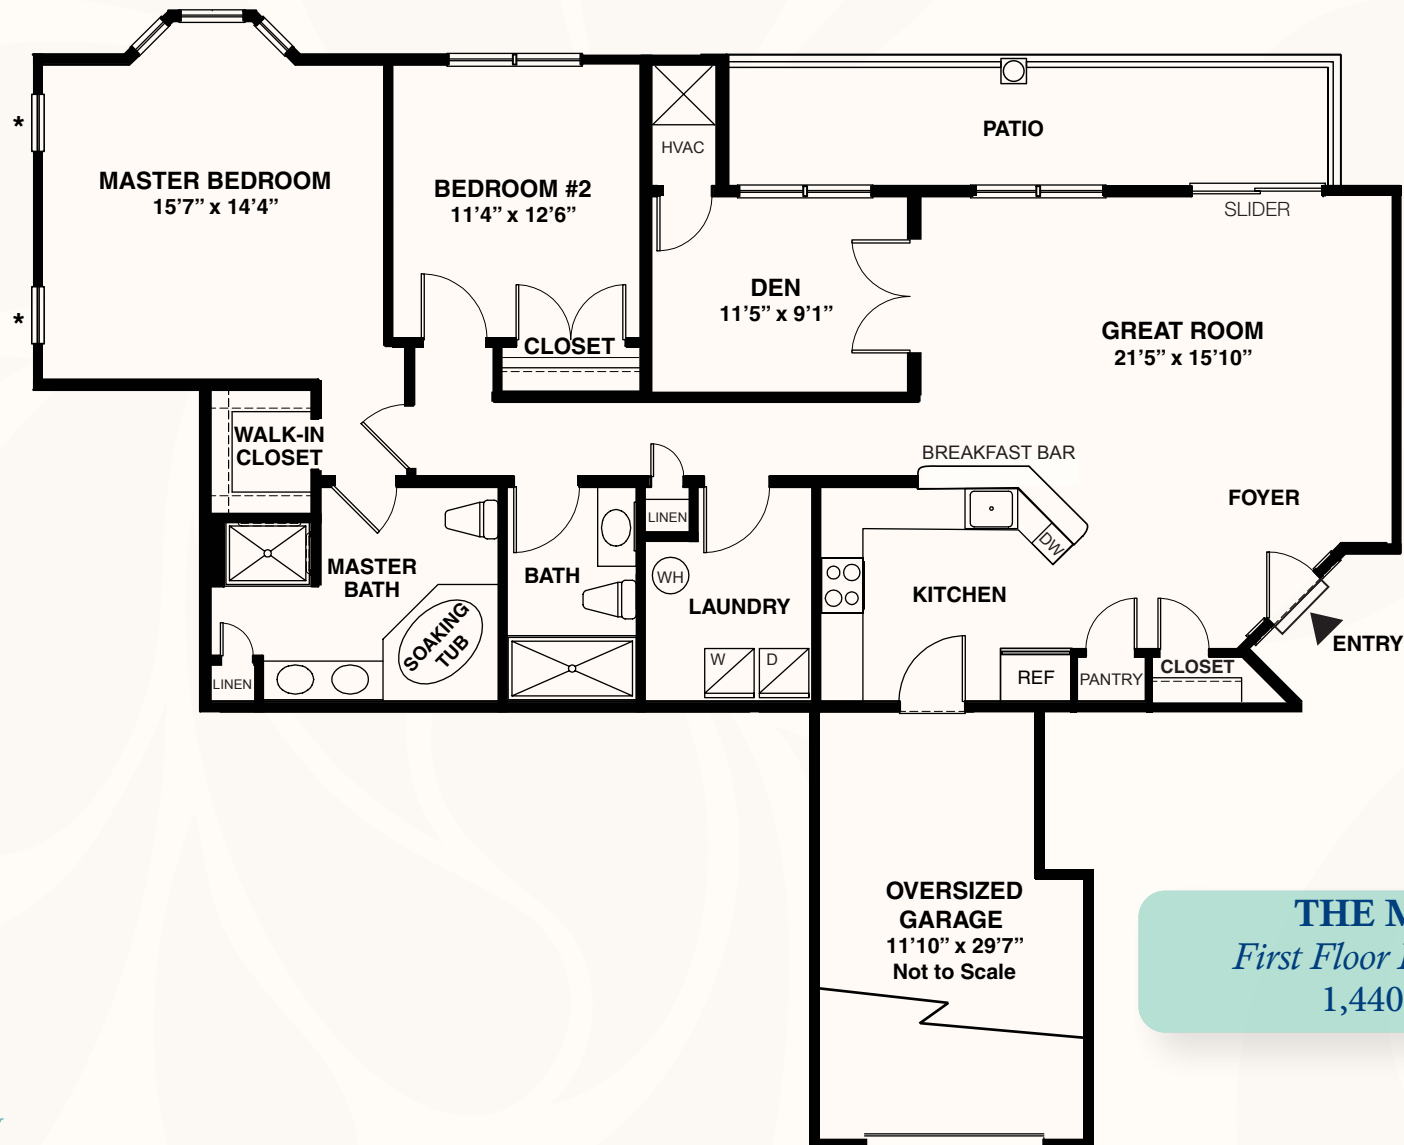

# *floorplans*

**THE MILAN**  
*First Floor Interior Unit*  
1,440 sq. ft.

\*Available in select units

\*Floorplan details vary from residence to residence and are not necessarily built exactly as indicated in this brochure. Continuing a policy of research and development, Pond View at Westbrook, LLC must reserve the right to make modifications in design, terms and products without notice or obligations. The design and documents of Pond View at Weatherby Apartments are copyrighted. We have enforced and will continue to enforce our federal copyrights to protect our investment. Pond View at Westbrook, LLC is not responsible for any errors and/or omissions. All sizes and sq. ft. are approximate and for identification purposes only.