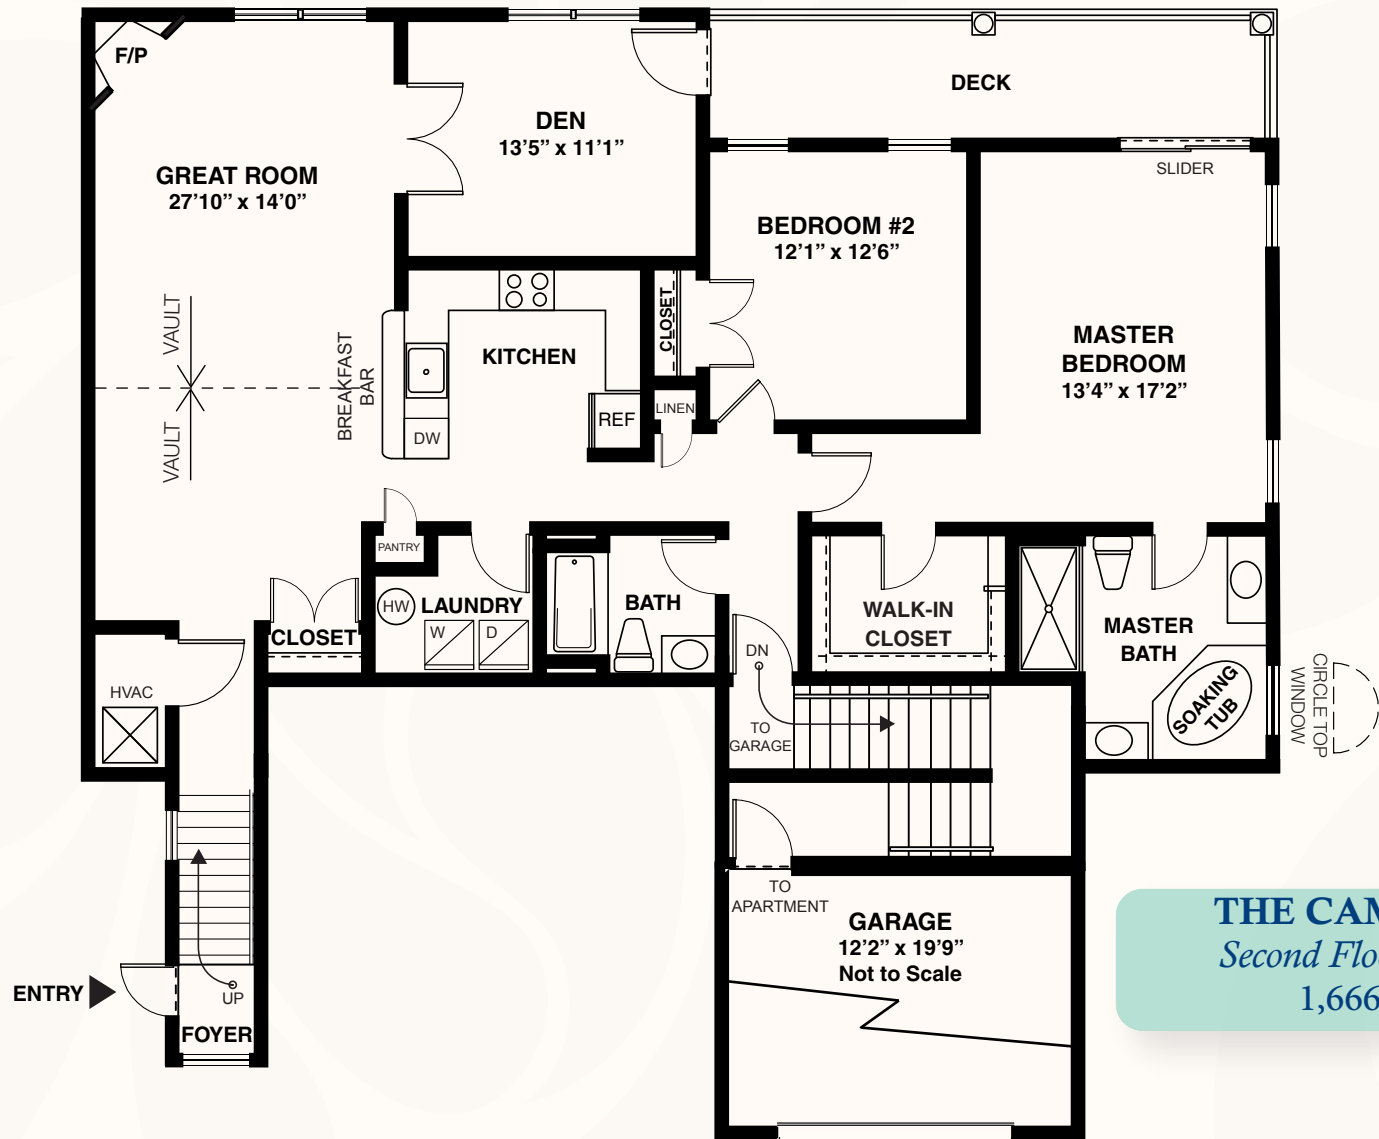

floorplans

THE CAMBRIDGE
Second Floor End Unit
1,666 sq. ft.