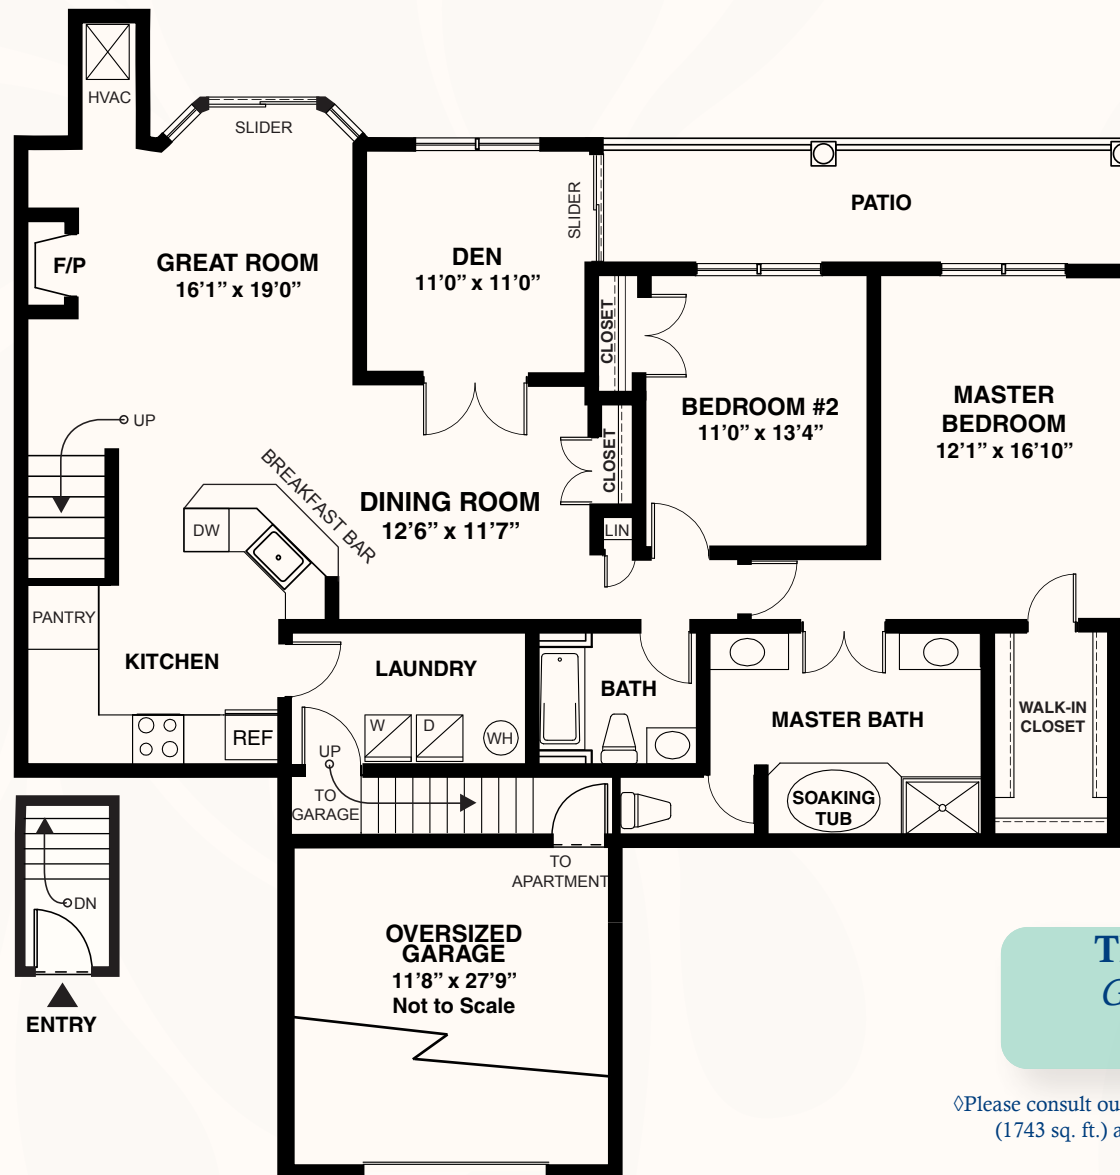

floorplans

THE AMSTERDAM *Garden Level End Unit* 1,583 sq. ft.

◇Please consult our leasing agent regarding the Enhanced version (1743 sq. ft.) and Elite version (1751 sq. ft.) of this floorplan.